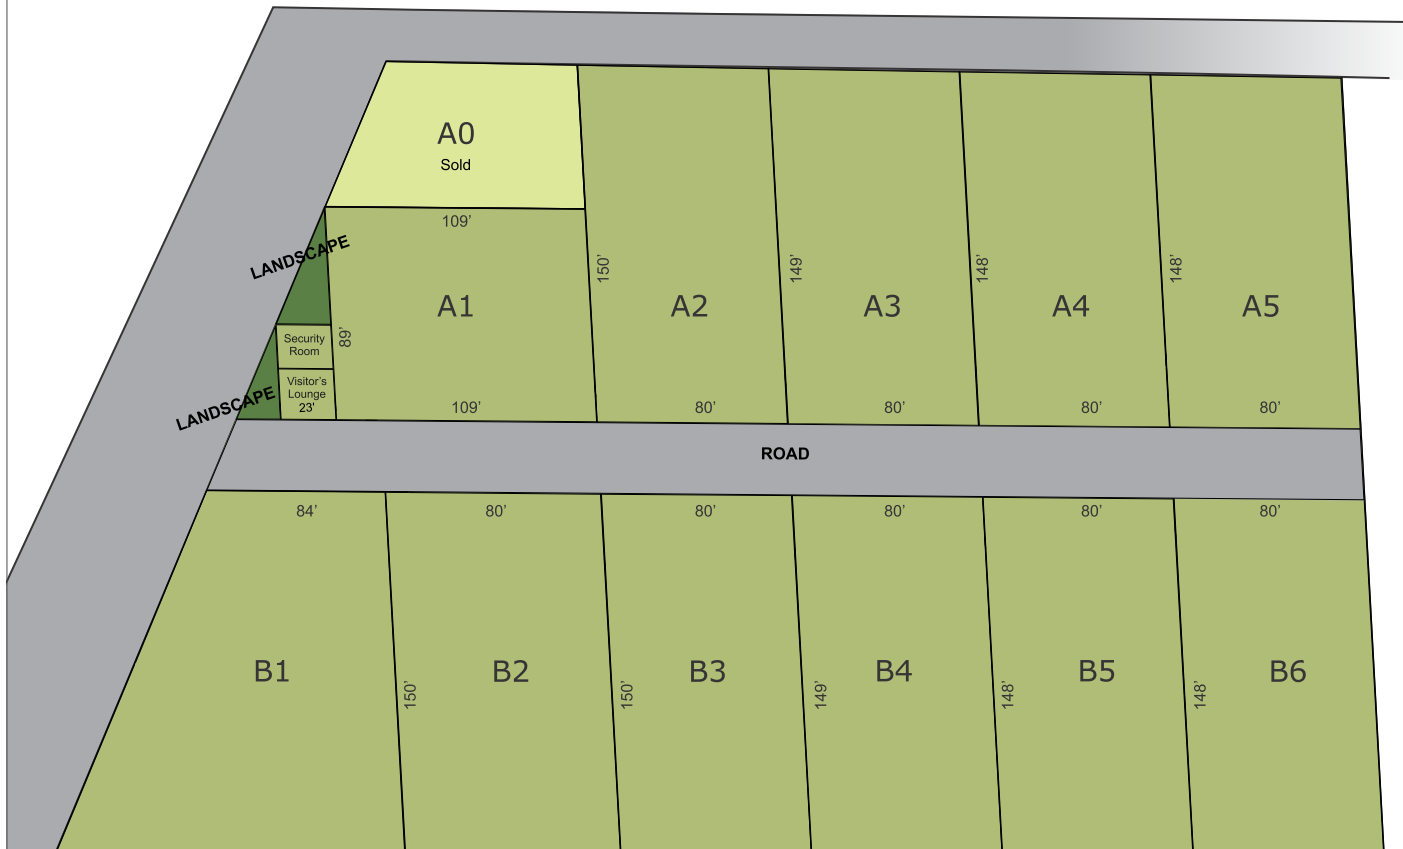

# Selections 選定

Plot No	Plot Size (Square Feet)
A1	9805
A2	11991
A3	11938
A4	11886
A5	11833
B1	18172
B2	12144
B3	11988
B4	11937
B5	11885
B6	11833

- Vaastu compliant project & plots
- Gated community farm houses, surrounded by granite compound wall